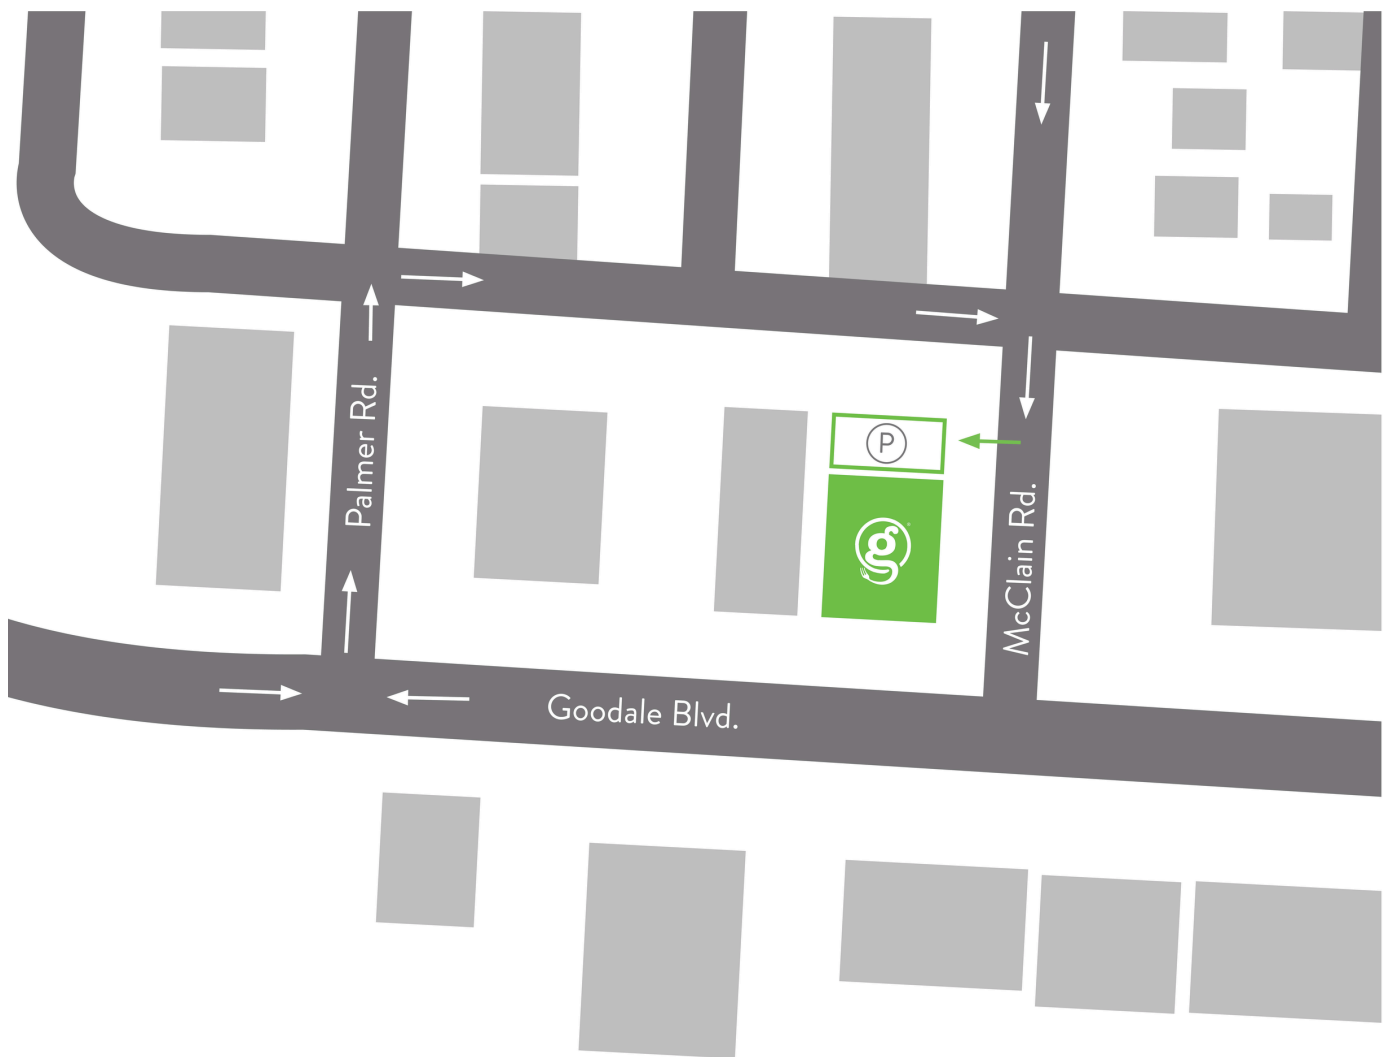

GREENWALD
SALES & MARKETING

COLUMBUS SHOWROOM 

**1220 Goodale Blvd.,
Columbus, OH 43212**

[Open Map](#)

BY APPOINTMENT ONLY